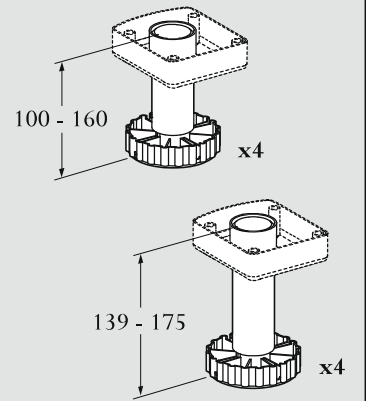

L size Ref.V-INSP-L  
"Built-in" version

Full Glass door

\*with fillers

Technical solid door

Stainless steel glass door

Technical glass door

**L size Ref.V-INSP-L**  
**"Flush-fitted" version**

Technical solid door