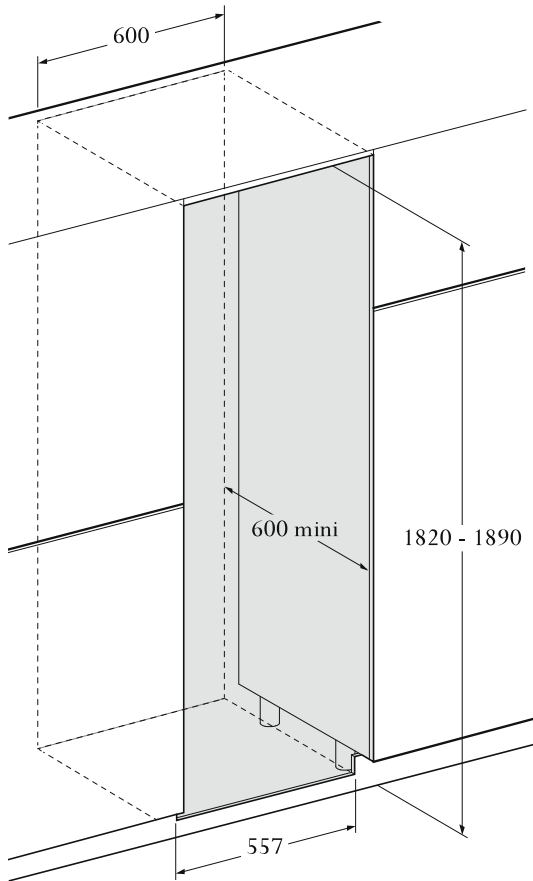

L size Ref.V-INSP-L  
"Built-in" version

Full Glass door

\*with fillers

Technical solid door

Stainless steel glass door

Technical glass door

**L size Ref.V-INSP-L**  
**"Flush-fitted" version**

Technical solid door

Stainless steel glass door

Technical glass door

Full Glass door

\*with fillers