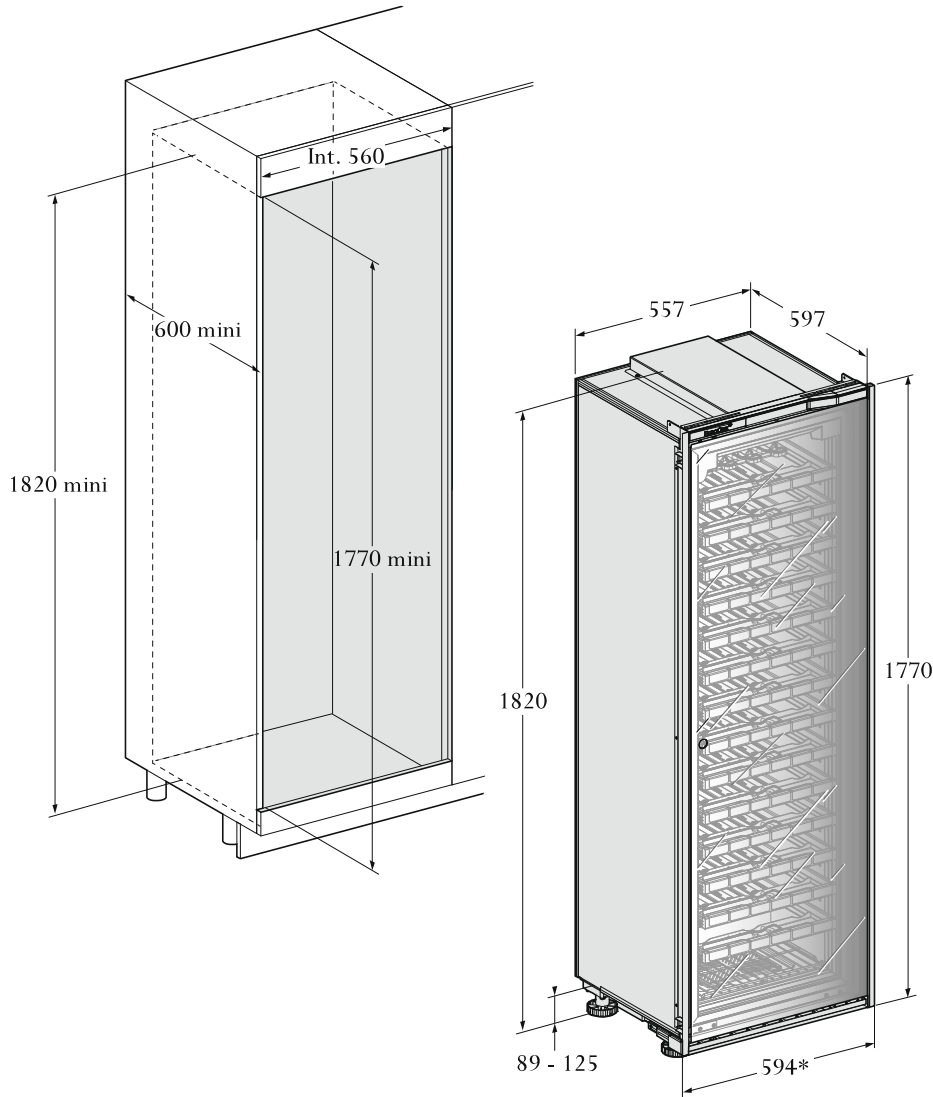

L size Ref.V-INSP-L  
"Built-in" version

Full Glass door

\*with fillers

Technical solid door

Stainless steel glass door

Technical glass door

**L size Ref.V-INSP-L**  
**"Flush-fitted" version**

Technical solid door

Stainless steel glass door

Technical glass door

Full Glass door

\*with fillers