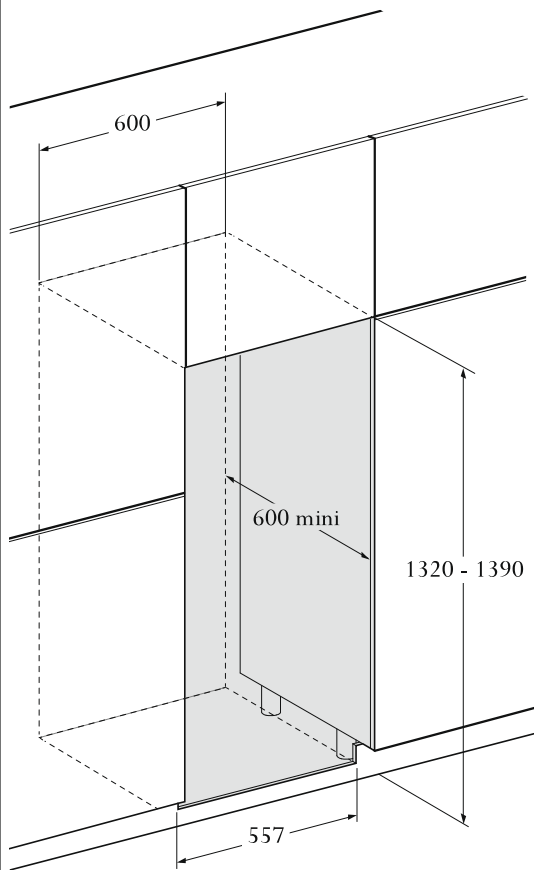

M size Ref.V-INSP-M
"Built-in" version

Stainless steel glass door

Full Glass door

*with fillers

M size Ref.V-INSP-M
"Flush-fitted" version

Stainless steel glass door

Full Glass door

*with fillers