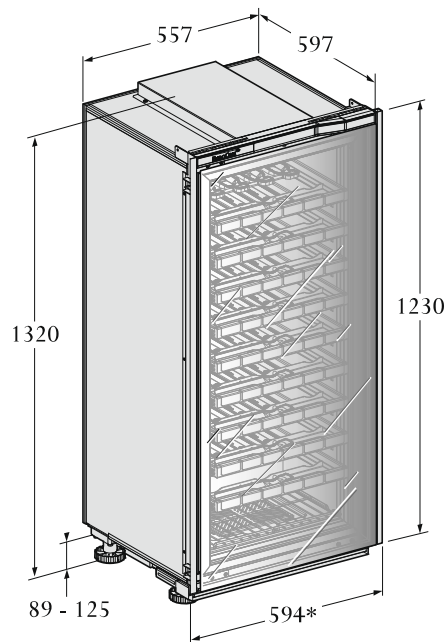

M size Ref.V-INSP-M
"Built-in" version

Stainless steel glass door

Full Glass door

*with fillers

M size Ref.V-INSP-M
"Flush-fitted" version

Stainless steel glass door

Full Glass door

*with fillers