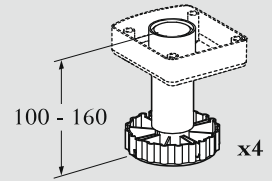

M size Ref.V-INSP-M
"Built-in" version

Stainless steel glass door

Full Glass door

*with fillers

M size Ref.V-INSP-M
"Flush-fitted" version

Stainless steel glass door

Full Glass door

*with fillers