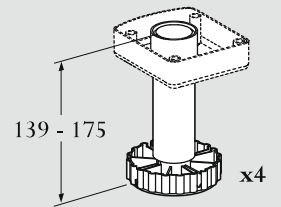

M size Ref.V-INSP-M
"Built-in" version

Stainless steel glass door

Full Glass door

*with fillers

M size Ref.V-INSP-M
"Flush-fitted" version

Stainless steel glass door

Full Glass door

*with fillers