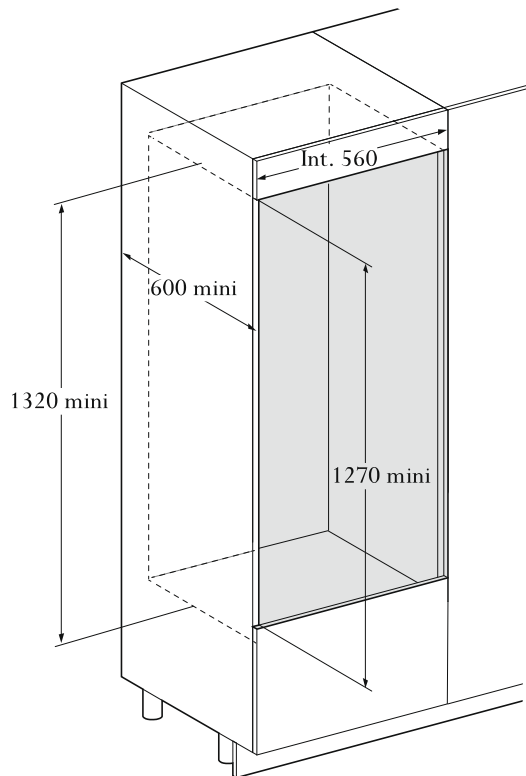

M size Ref.V-INSP-M
"Built-in" version

Stainless steel glass door

Full Glass door

*with fillers

M size Ref.V-INSP-M
"Flush-fitted" version

Stainless steel glass door

Full Glass door

*with fillers