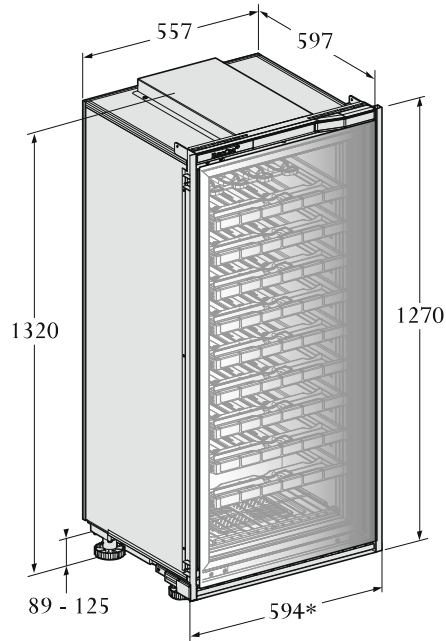

M size Ref.V-INSP-M
"Built-in" version

Stainless steel glass door

Full Glass door

*with fillers

M size Ref.V-INSP-M
"Flush-fitted" version

Stainless steel glass door

Full Glass door

*with fillers