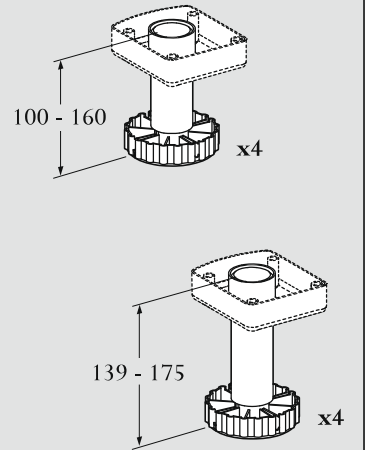

M size Ref.V-INSP-M
"Built-in" version

Stainless steel glass door

Full Glass door

*with fillers

M size Ref.V-INSP-M
"Flush-fitted" version

Stainless steel glass door

Full Glass door

*with fillers