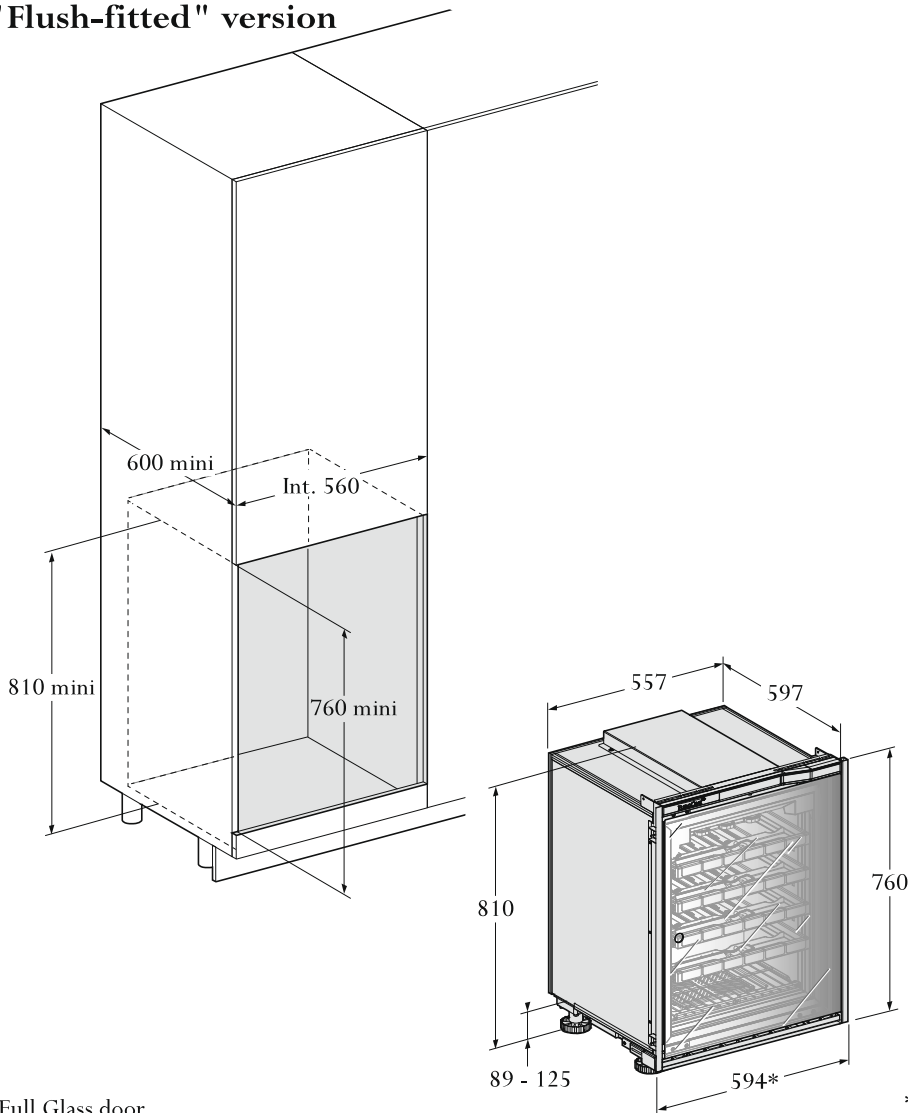

S size Ref.V-INSP-S "Built-in" version

Full Glass door

*with fillers

"Flush-fitted" version

Full Glass door

*with fillers

Technical solid door

Stainless steel glass door

Technical glass door