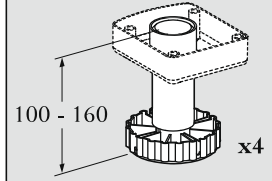

S size Ref.V-INSP-S "Built-in" version

Full Glass door

*with fillers

"Flush-fitted" version

Full Glass door

*with fillers

Technical solid door

Stainless steel glass door