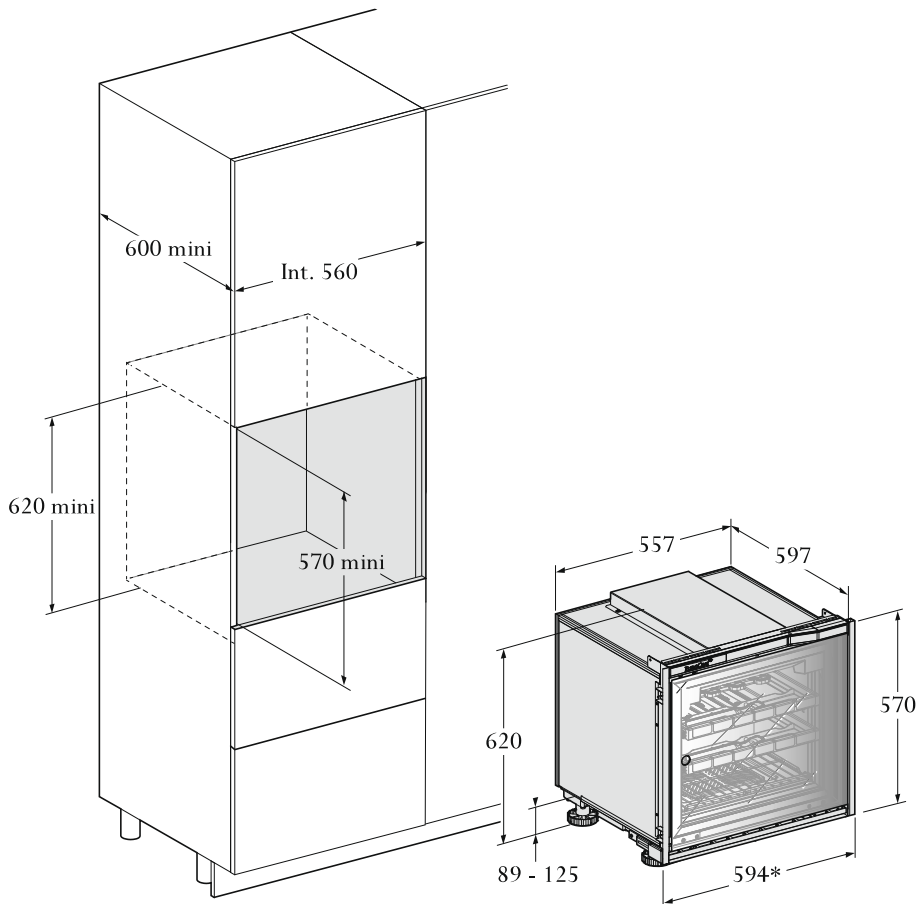

XS size Ref.V-INSP-XS "Built-in" version

Full Glass door

*with fillers

"Flush-fitted" version

Full Glass door

*with fillers