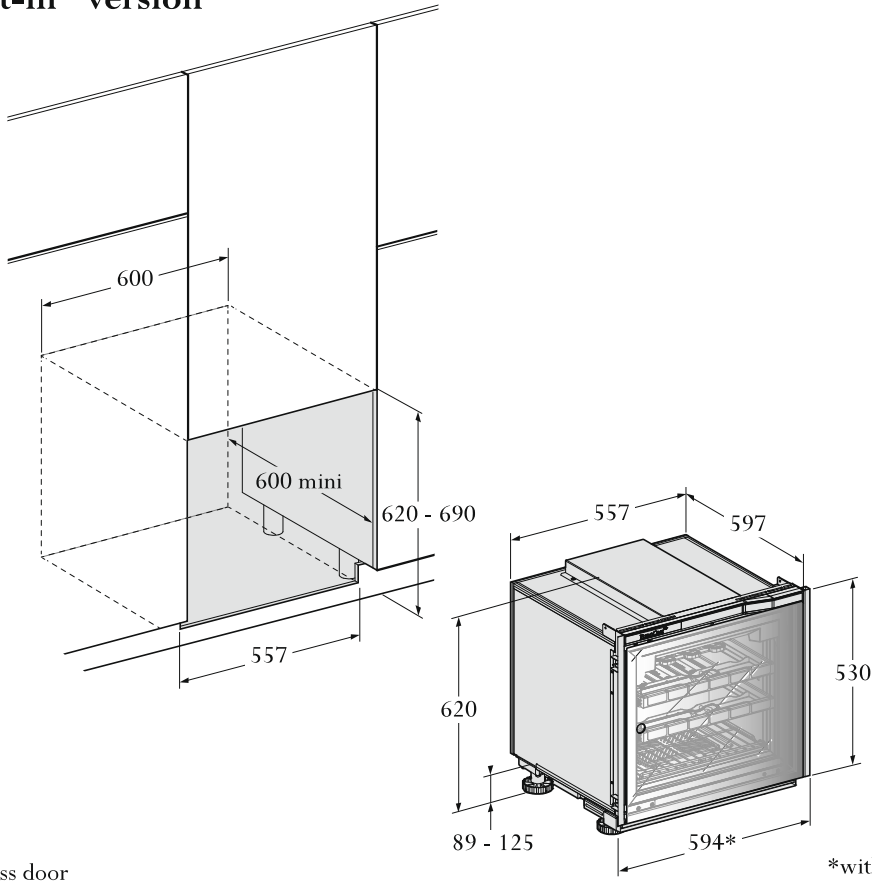

XS size Ref.V-INSP-XS "Built-in" version

Full Glass door

*with fillers

"Flush-fitted" version

Full Glass door

*with fillers